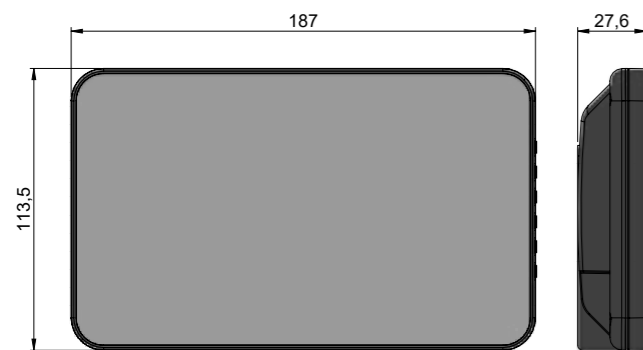

Key facts

- 7" monitor (17.8 cm screen diagonal)
- Flat and compact design
- Illuminated keyboard
- Built-in dimmer
- Integrated loudspeaker

Standards/certificates/quality seals

- In preparation
- RoHS

Dimensions (mm)

Scope of delivery

MDT4070-IP30	401 0000 106
Product leaflet	xxx xxxx xxx
Optional:	
MDT4001-36-24-AK-IP30	812 0079 054

Cable must be ordered separately

Technical data

- **Screen diagonal**
17,8 cm (7"/16:9)
- **Resolution**
H 800 x V 480 pixels
- **Backlight**
400 cd/m²
- **Contrast ration**
500:1
- **Viewing angle**
Horizontal 120° (left 50°+ right 70°)
Vertical 140°(top 70°+ bottom 70°)
- **Signal input**
Video signal: TVI 720p (differential)
- **Languages**
English | German | French | Italian | Spanish | Korean | Japanese
- **Power supply**
12...24 V DC
- **Operating temperature**
-20 °C...+70 °C
- **Storage temperature**
-30 °C...+80 °C
- **Housing protection class**
IP30
- **Weight**
0,417 kg (without light protection cover)